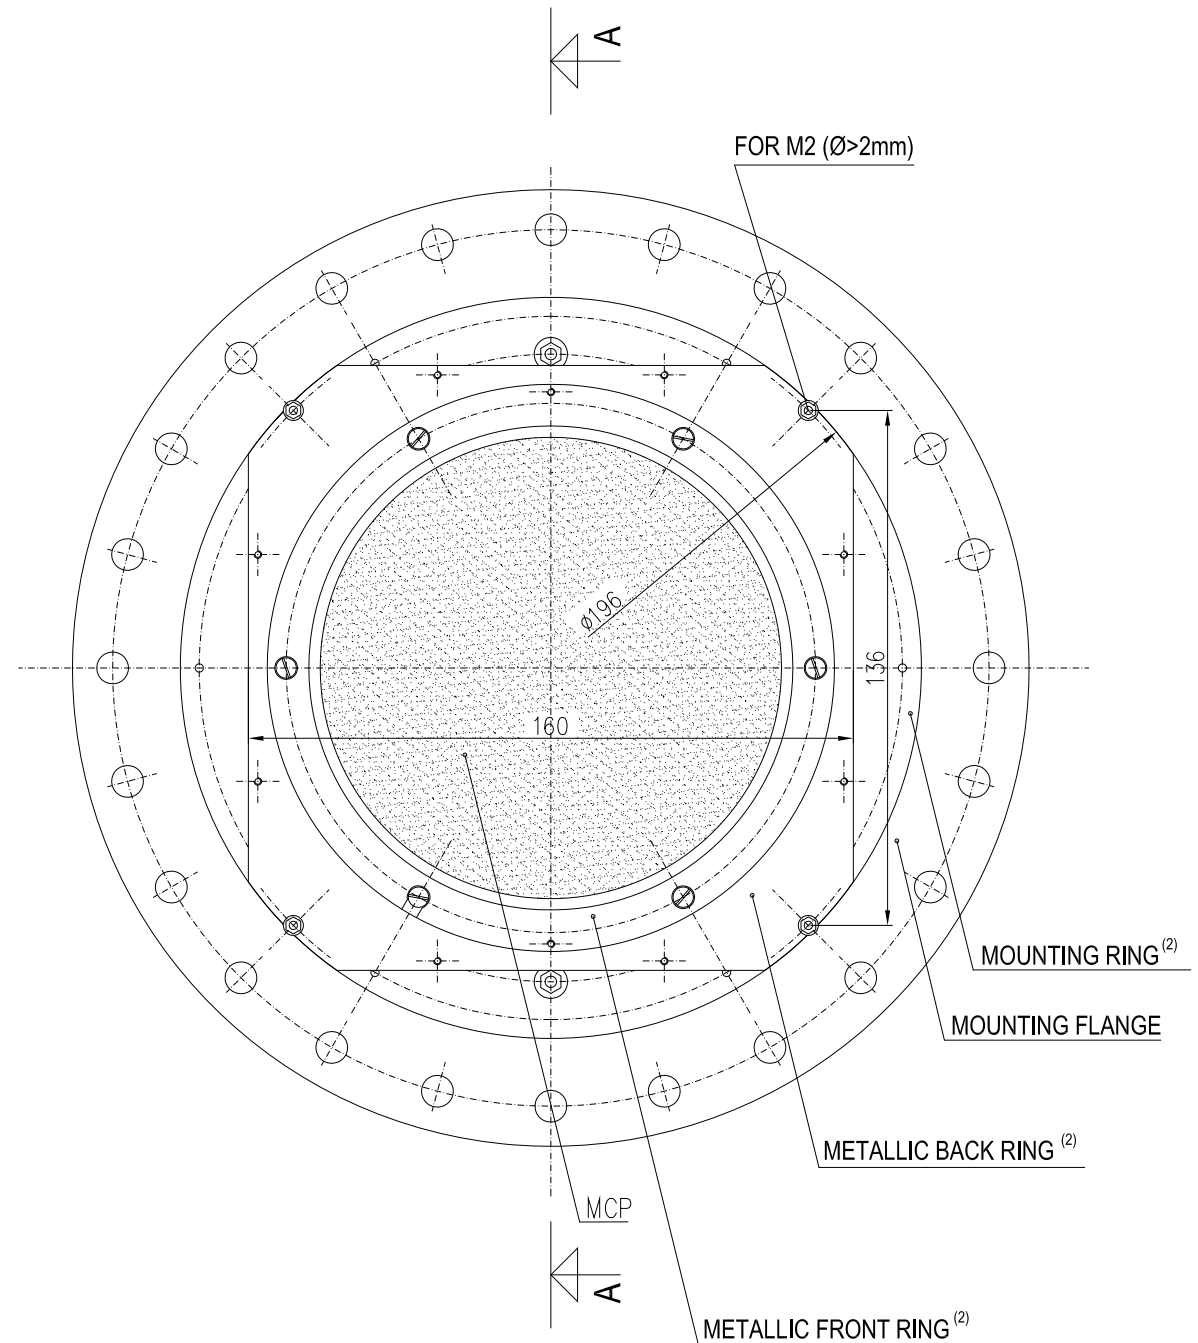

DLD 120 PS

SECTION A-A

(1) VARIABLE 20-50

TOP VIEW

(2) SEE ALSO DETAILED DRAWING