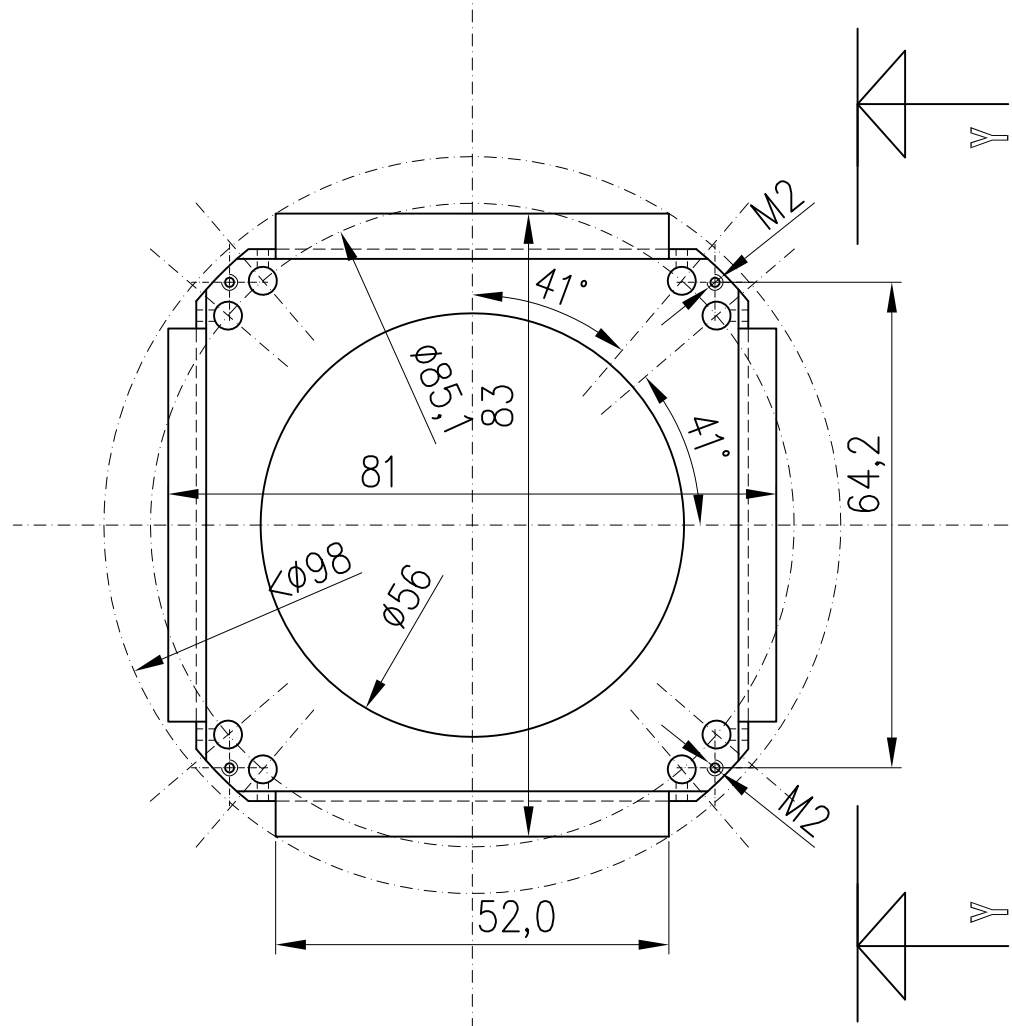

DL-40 ANODE

TOP VIEW

VIEW Y-Y