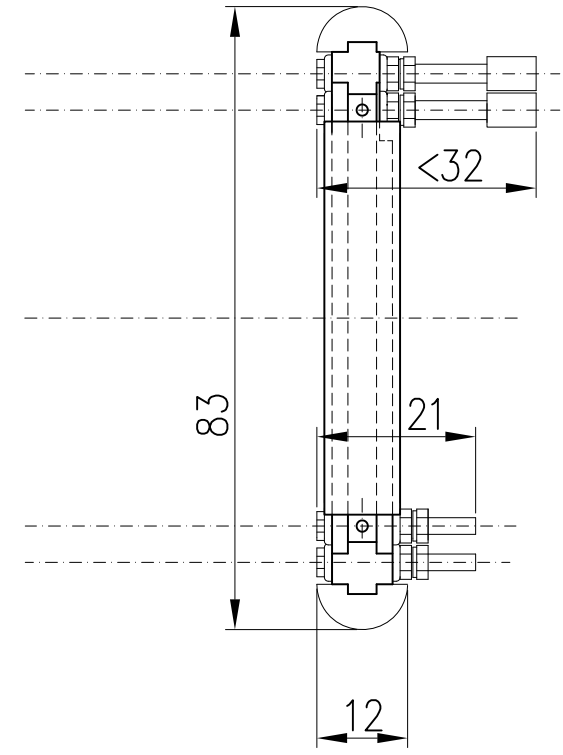

DL-40 ANODE

TOP VIEW

VIEW Y-Y