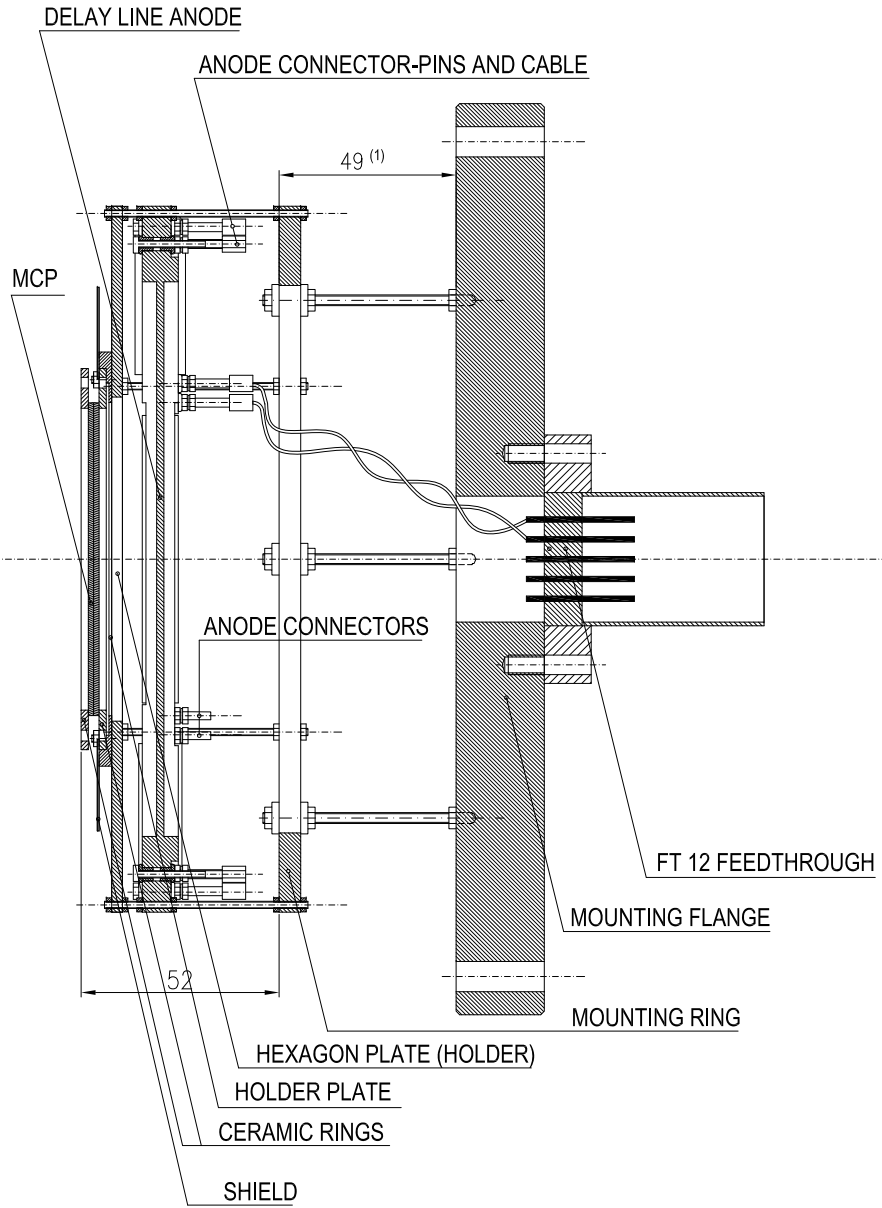

HEX75

SECTION A-A

(1) VARIABLE 20-50

TOP VIEW

(2) SEE ALSO DETAILED DRAWING
 (3) FOR DETAILS OF HOLDER PLATE SEE DLD80