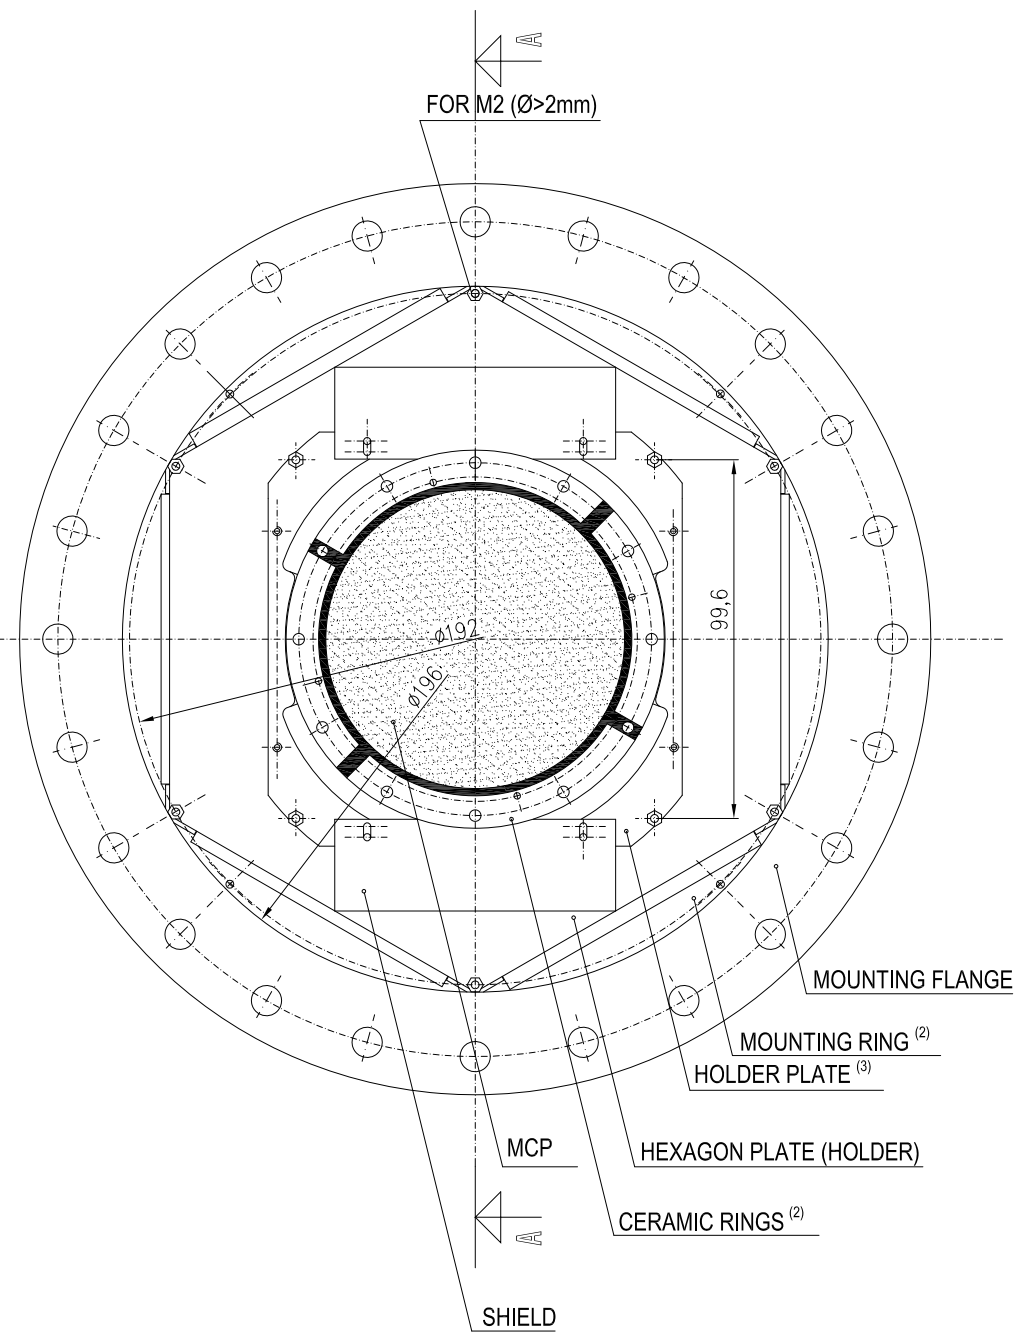

HEX75

SECTION A-A

(1) VARIABLE 20-50

TOP VIEW

(2) SEE ALSO DETAILED DRAWING
 (3) FOR DETAILS OF HOLDER PLATE SEE DLD80